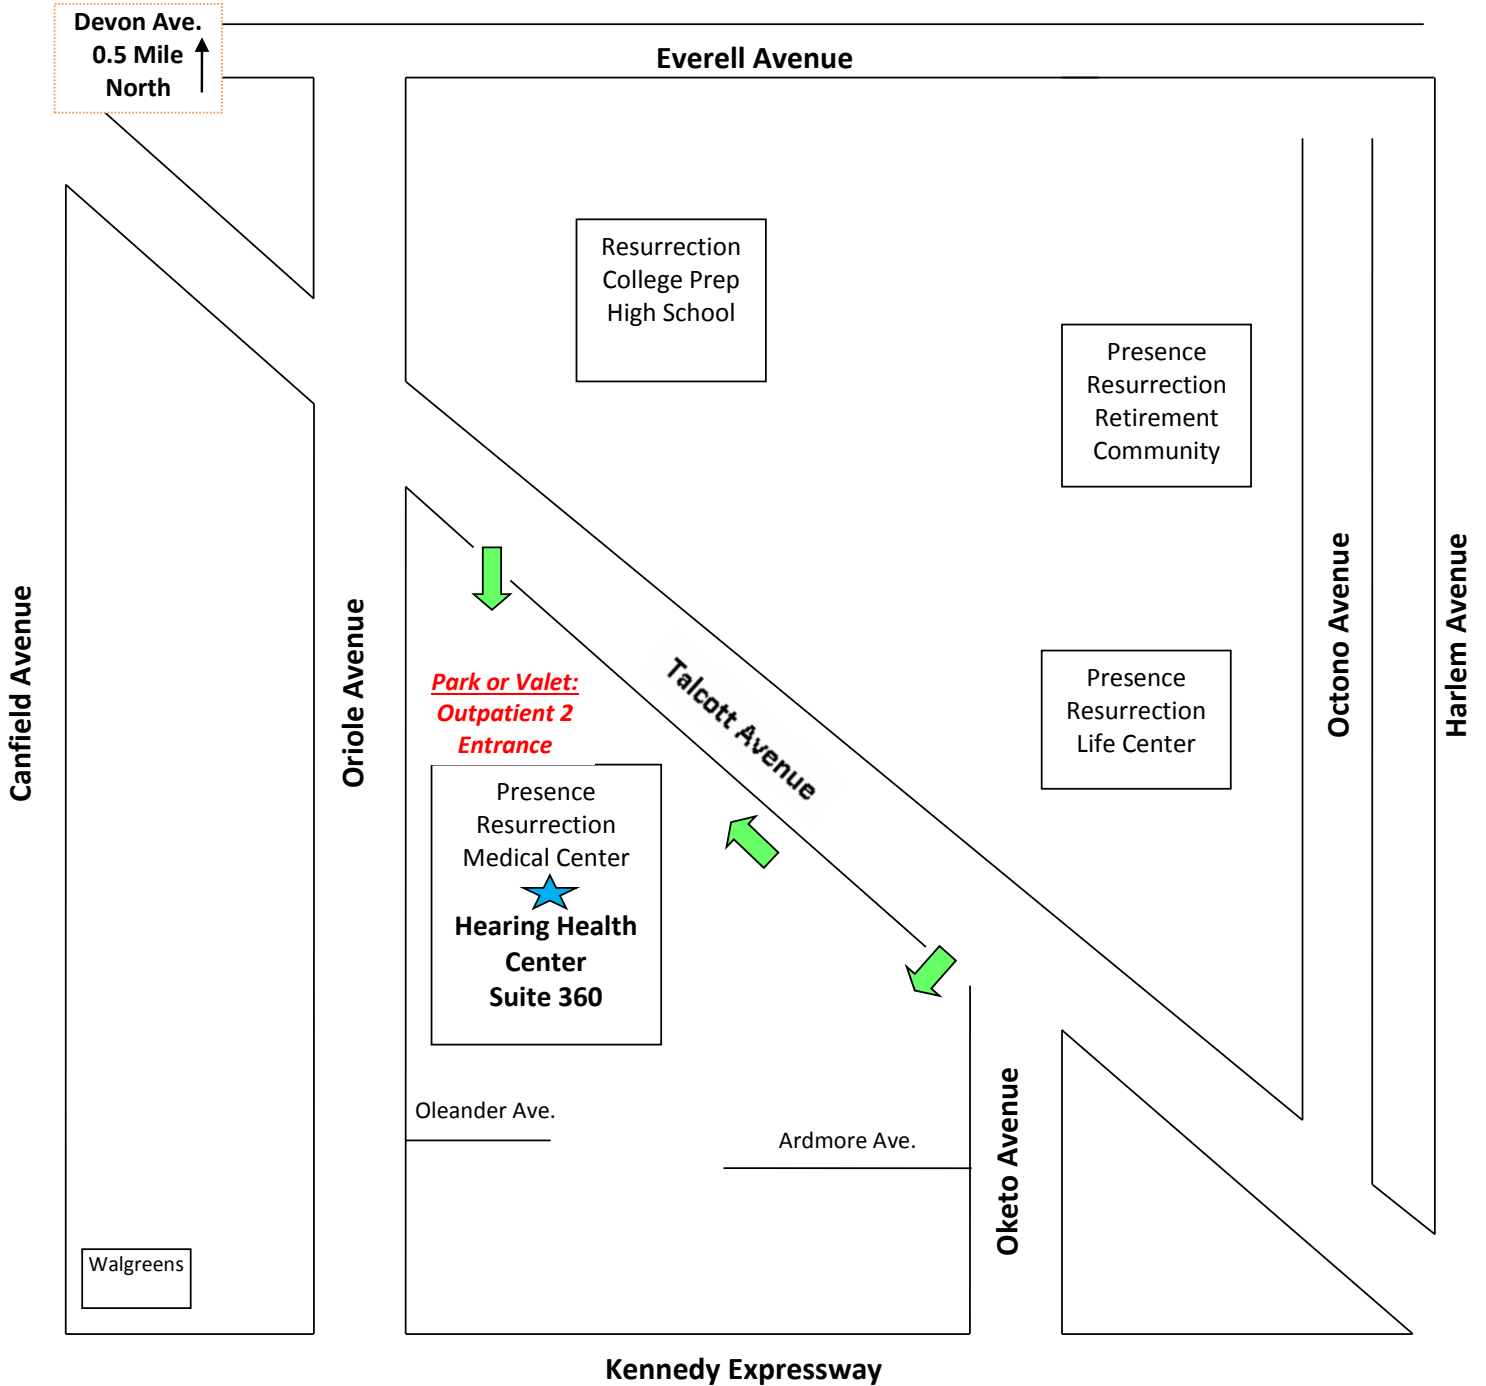

MAP OF HEARING HEALTH CENTER: 7447 W Talcott #360, Chicago IL 60631

PRESENCE RESURRECTION MEDICAL CENTER

**VIA THE KENNEDY EXPRESSWAY**

- **From downtown:** drive northwest on the Kennedy and take exit 81B/Sayre Avenue and continue straight on Talcott Avenue; medical building will be on the left in 1 mile
- **From the northwest:** Drive east on the Kennedy and take exit 81A/Harlem Avenue and turn left; in about 3 blocks, turn left onto Talcott Avenue; medical building will be on the left in a half mile

**From the North**

- Drive south on Harlem Avenue to Devon Avenue, turn right on Devon.
- Drive about a half mile and turn left on Oriole Ave
- In about a half mile, turn left on Talcott Avenue; medical building will be on the right

**From the East**

- Drive west on Devon Avenue; a half mile past Harlem Avenue, turn left on Oriole Avenue
- In about a half mile, turn left on Talcott Avenue; medical building will be on the right

**TO PARK and ENTER** Use "Outpatient Parking 2" (Valet also available at this door for \$2). Take the main elevators up to the 3<sup>rd</sup> floor.