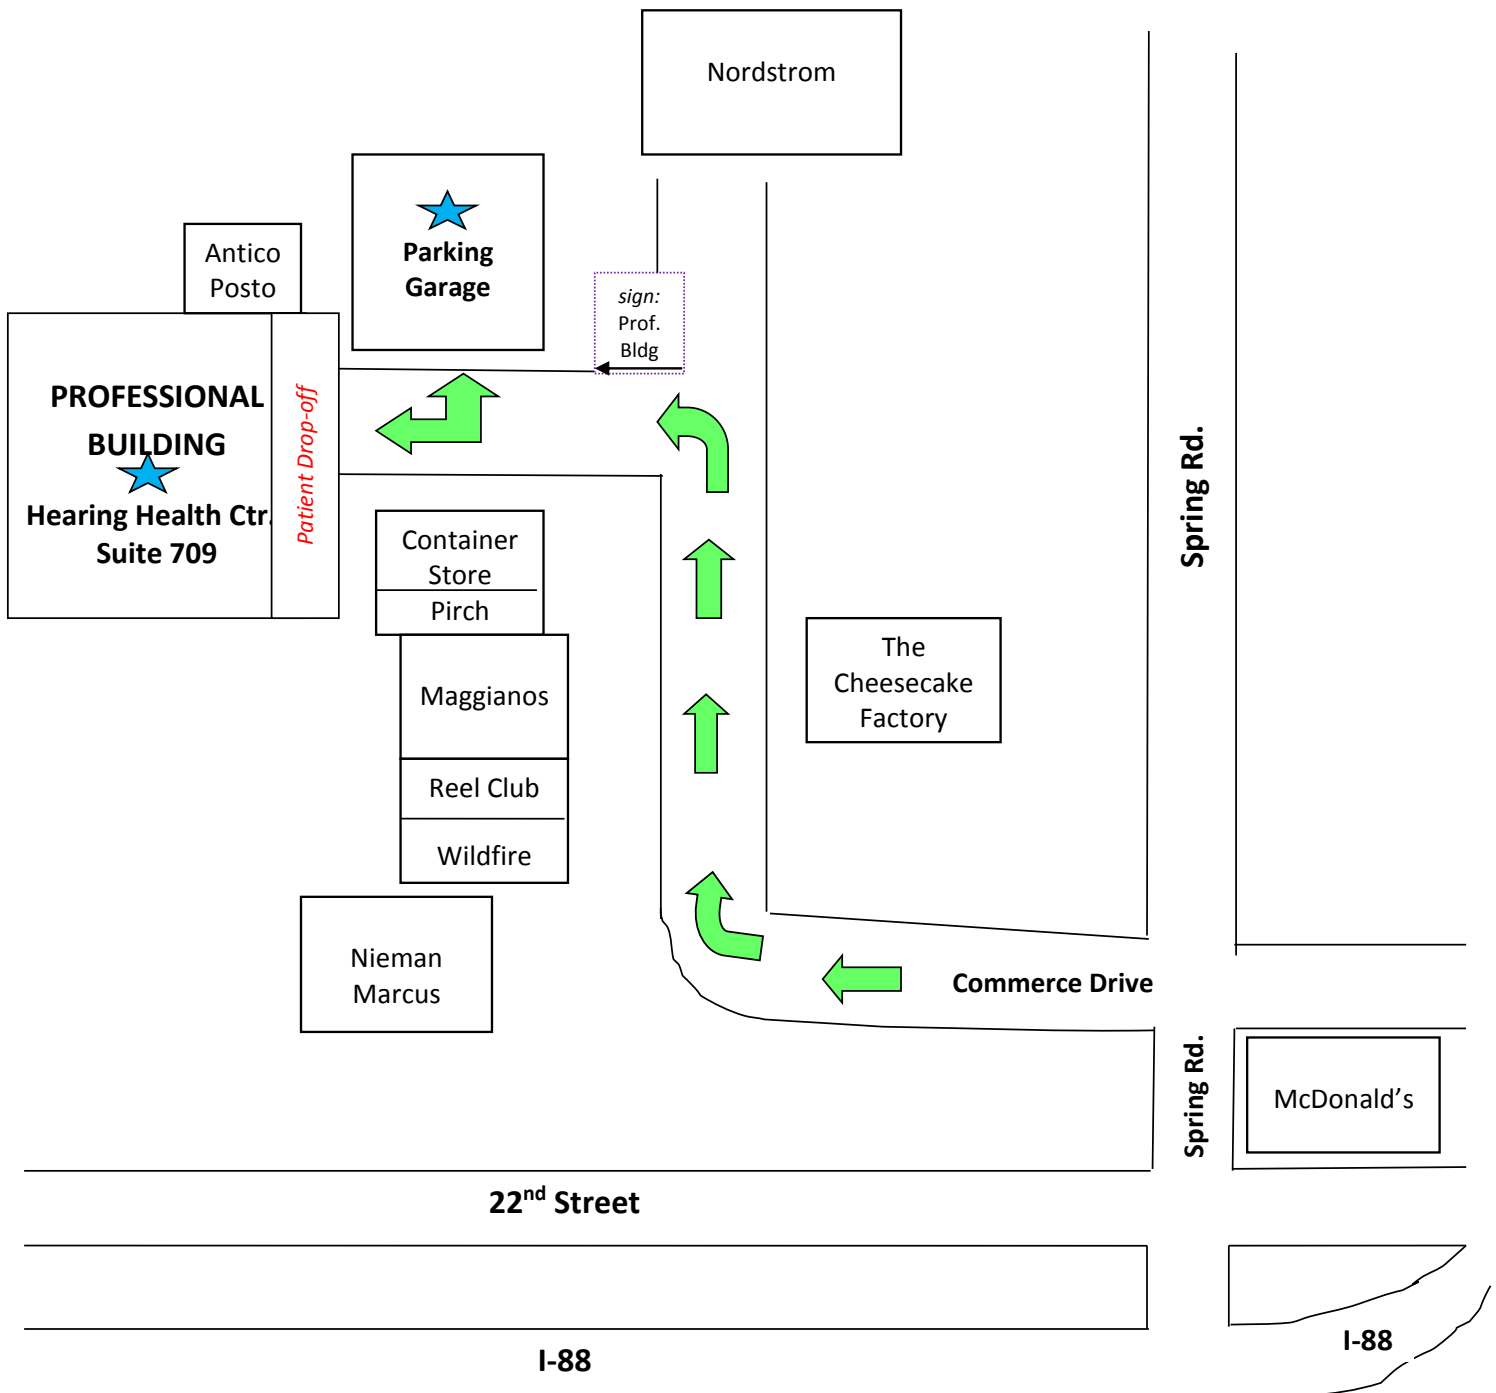

MAP OF HEARING HEALTH CENTER: 120 Oak Brook Center #709, Oak Brook IL 60523

Directions:

If you are going east on 22nd Street, make a left onto Spring and left onto Commerce Dr.

If you are going west on 22nd Street, make a right onto Spring and left onto Commerce Dr.

1. Make an immediate right (north) in front of Wildfire to enter the mall drive.
2. You will pass Reel Club & Maggiano's on your left, and the Cheesecake Factory will be on your right. You will see Nordstrom directly ahead of you in the distance.
3. Just past Maggiano's you will see Pirch and the Container Store on your left.
4. Immediately after the Container Store, you will reach a pedestrian crossing with a left turn lane. There will also be a small sign pointing left towards the professional building. Make a left turn here to follow the route.
5. You should now see the professional building directly ahead of you at the end of this road. If you would like to park, the parking garage will be immediately to your right. If you would like to drop off, continue on to the professional building.