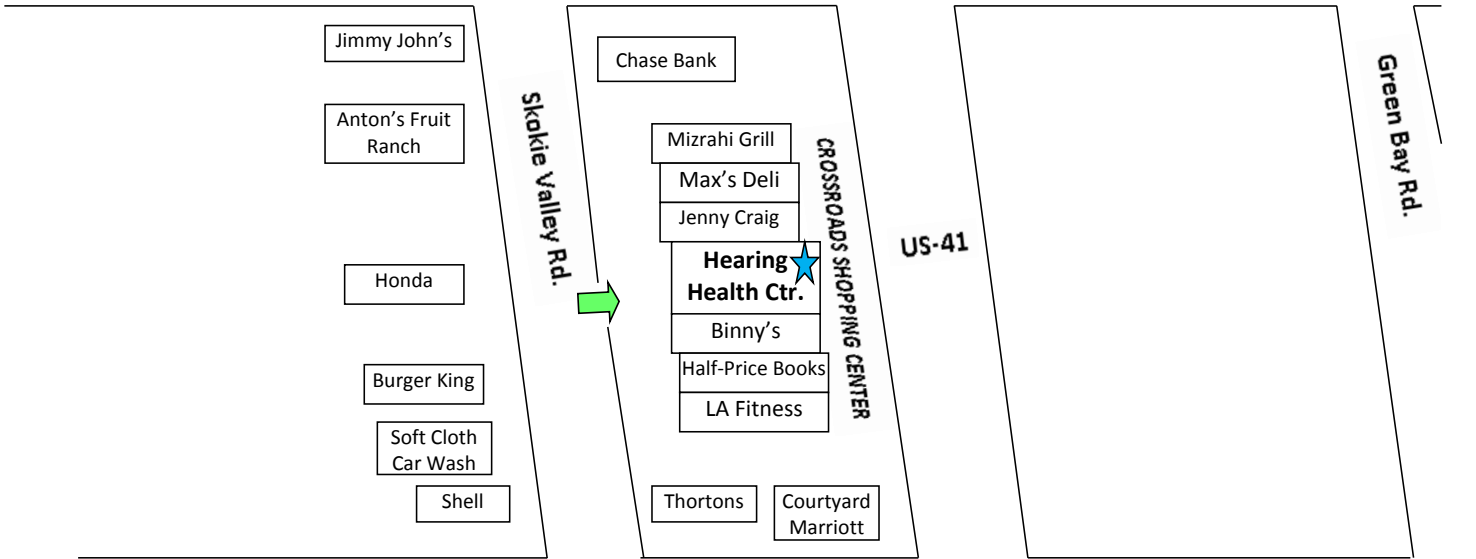

MAP OF HEARING HEALTH CENTER: 185 Skokie Valley Road, Highland Park, IL 60035

Clavey Rd.

Lake Cook Rd.

Dundee Rd.