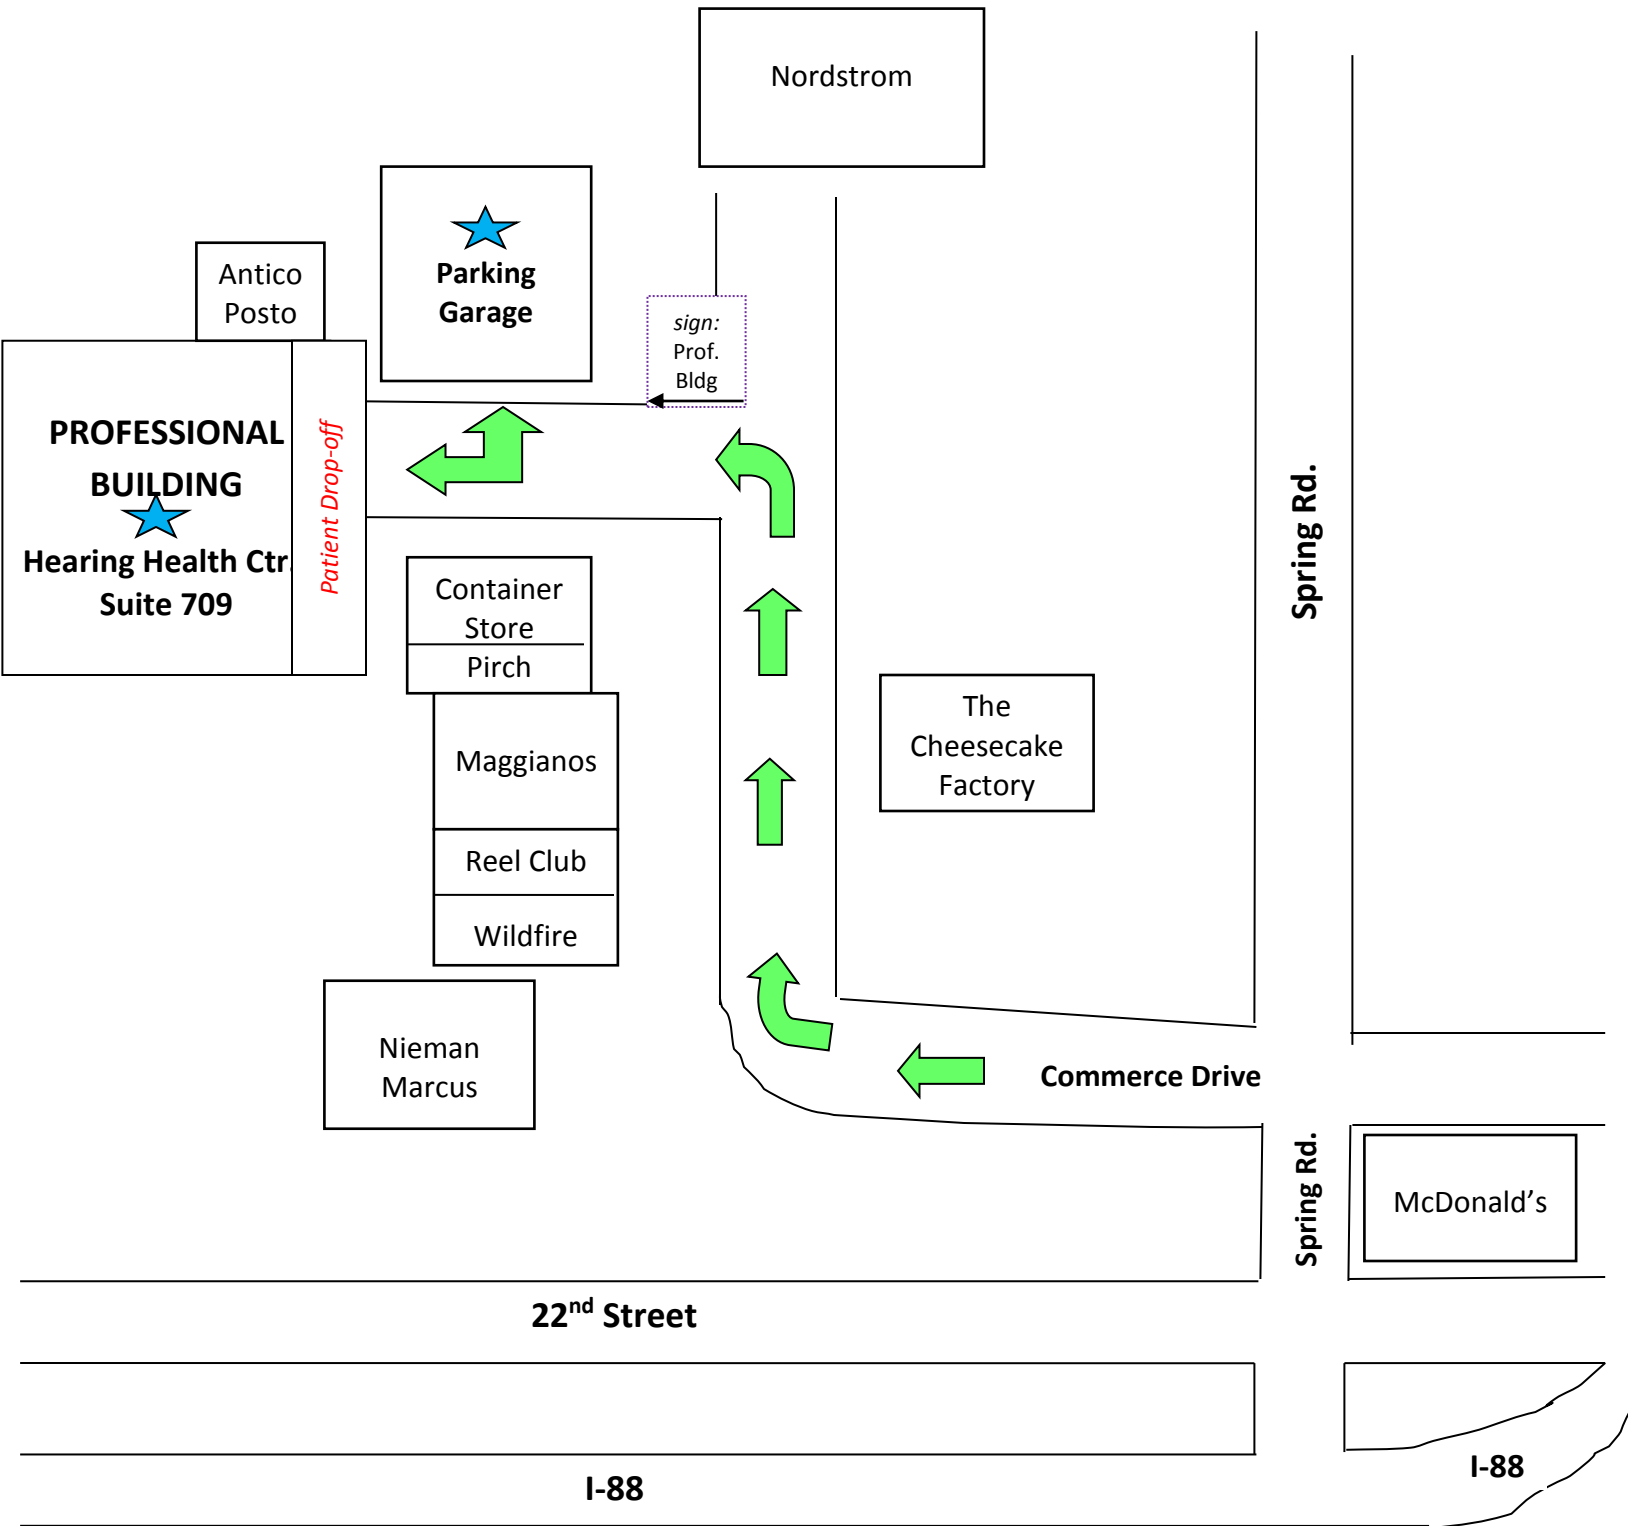

**MAP OF HEARING HEALTH CENTER; 120 Oakbrook Center #709, Oak Brook IL 60523**

**Directions:**  
**If you are going east on 22nd Street,** make a left onto Spring and left onto Commerce Dr.  
**If you are going west on 22nd Street,** make a right onto Spring and left onto Commerce Dr.

1. Make an immediate right (north) in front of Wildfire to enter the mall drive.
2. You will pass Reel Club & Maggiano's on your left, and the Cheesecake Factory will be on your right. You will see Nordstrom directly ahead of you in the distance.
3. Just past Maggiano's you will see Pirch and the Container Store on your left.
4. Immediately after the Container Store, you will reach a pedestrian crossing with a left turn lane. There will also be a small sign pointing left towards the professional building. Make a left turn here to follow the route.
5. You should now see the professional building directly ahead of you at the end of this road. If you would like to park, the parking garage will be immediately to your right. If you would like to drop off, continue on to the professional building.