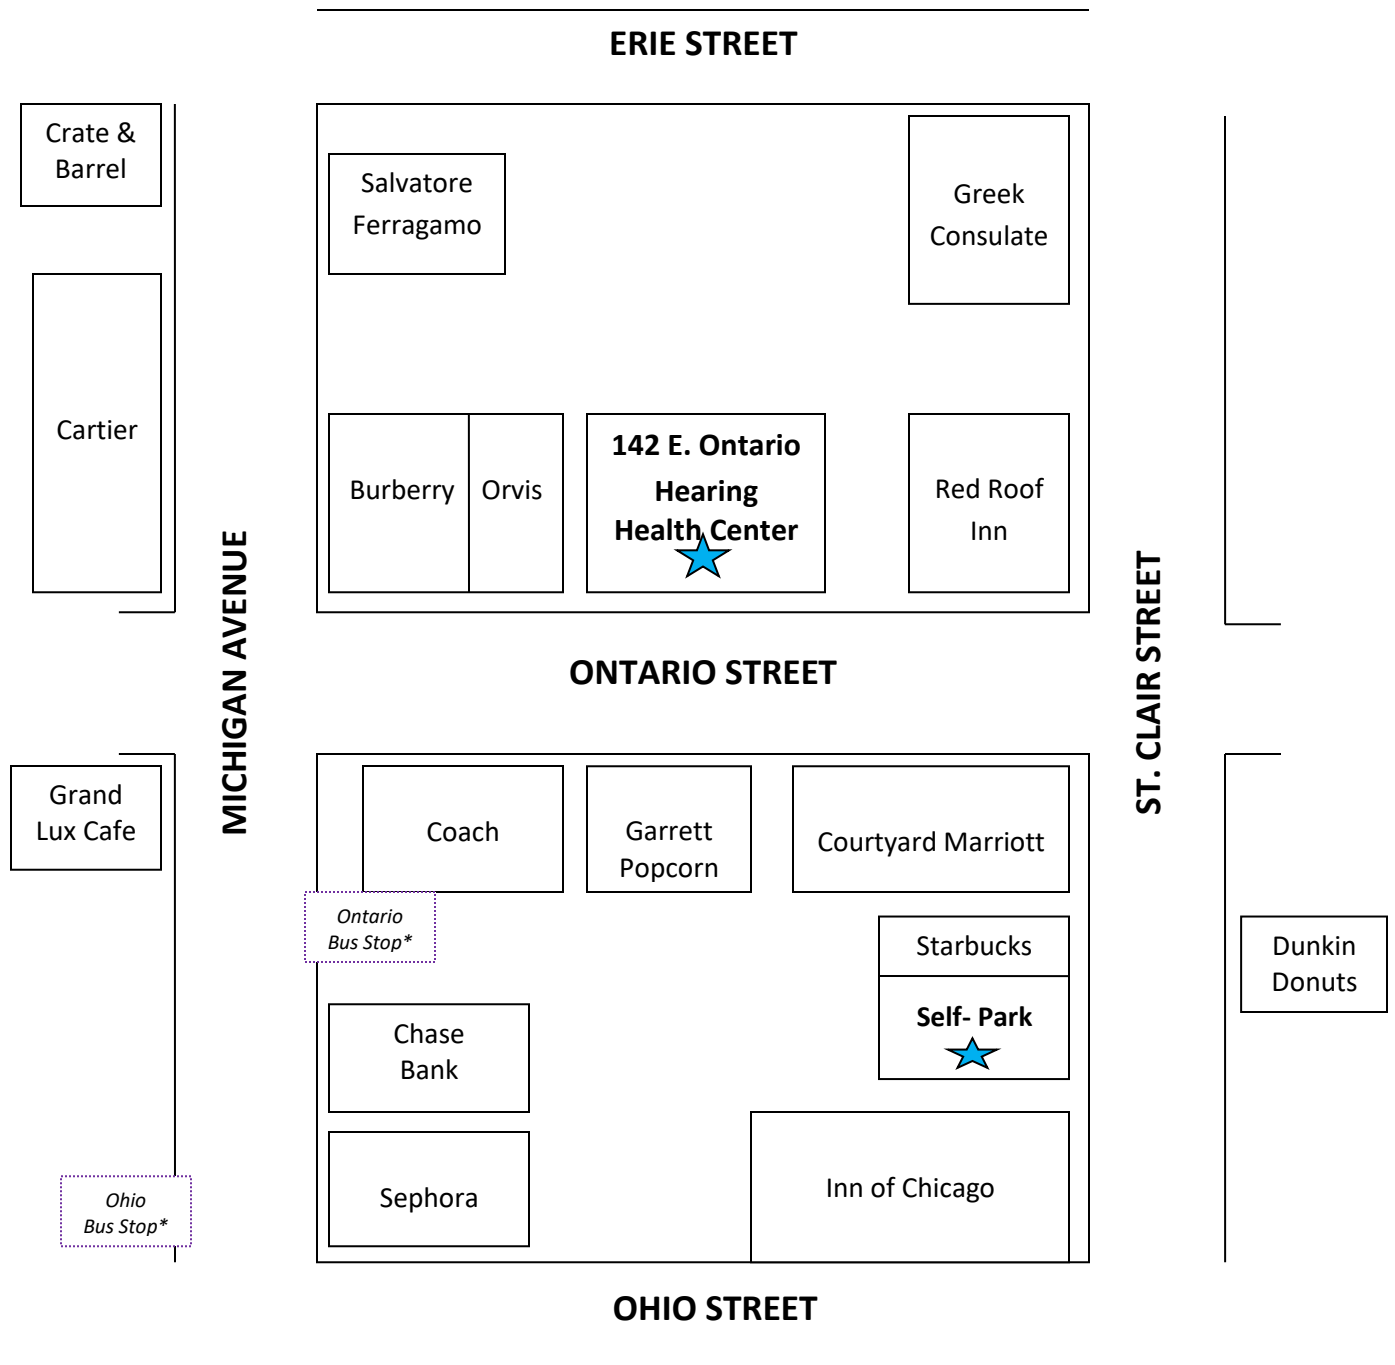

MAP OF HEARING HEALTH CENTER: 142 E. Ontario St. #1100, Chicago IL 60611

Nearby Bus Stops:

*Ontario/Michigan (Northbound):

3, 125, 143, 146, 147, 148, 151

*Ohio/Michigan (Southbound):

2, 3, 26, 146, 147, 148, 151, 157

From Grand Red Line:

Take Northeast Exit.

Continue east on Grand Ave (toward Nordstrom).

Turn left on Rush.

Turn right on Ontario.