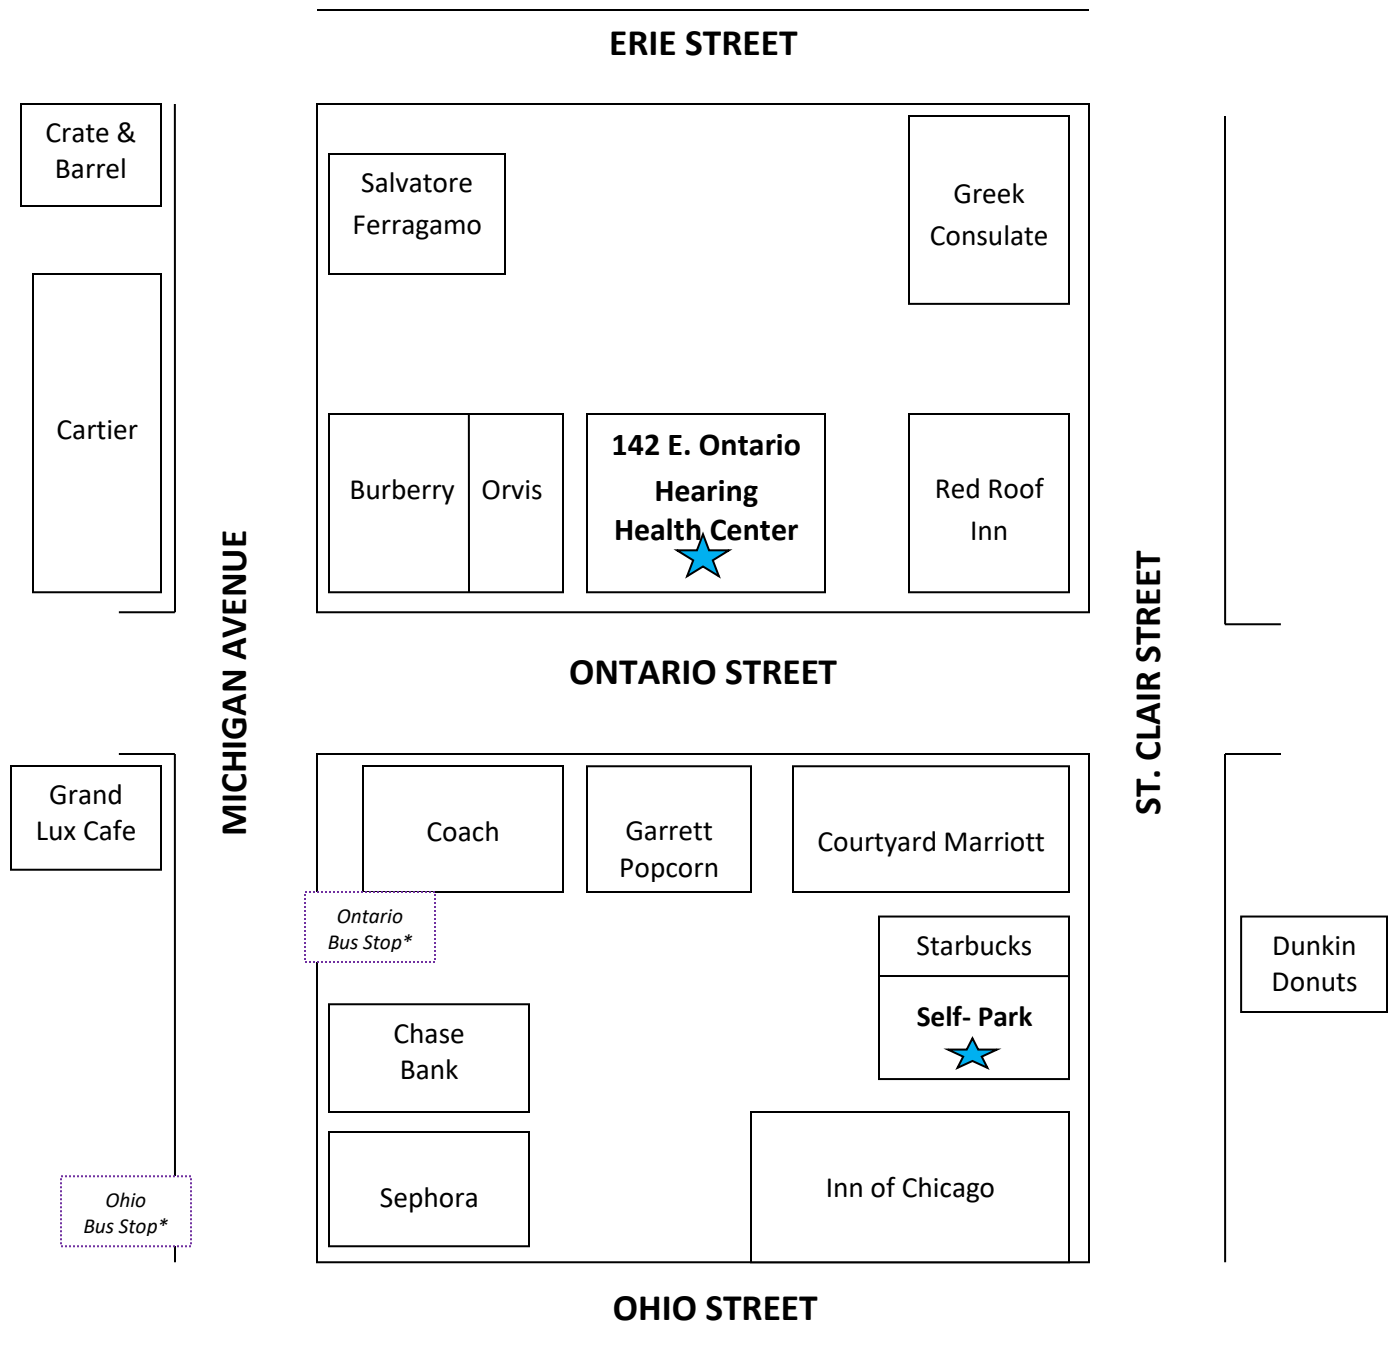

MAP OF HEARING HEALTH CENTER: 142 E. Ontario St. #1100, Chicago IL 60611

**Nearby Bus Stops:**

\*Ontario/Michigan (Northbound):

3, 125, 143, 146, 147, 148, 151

\*Ohio/Michigan (Southbound):

2, 3, 26, 146, 147, 148, 151, 157

**From Grand Red Line:**

Take Northeast Exit.

Continue east on Grand Ave (toward Nordstrom).

Turn left on Rush.

Turn right on Ontario.