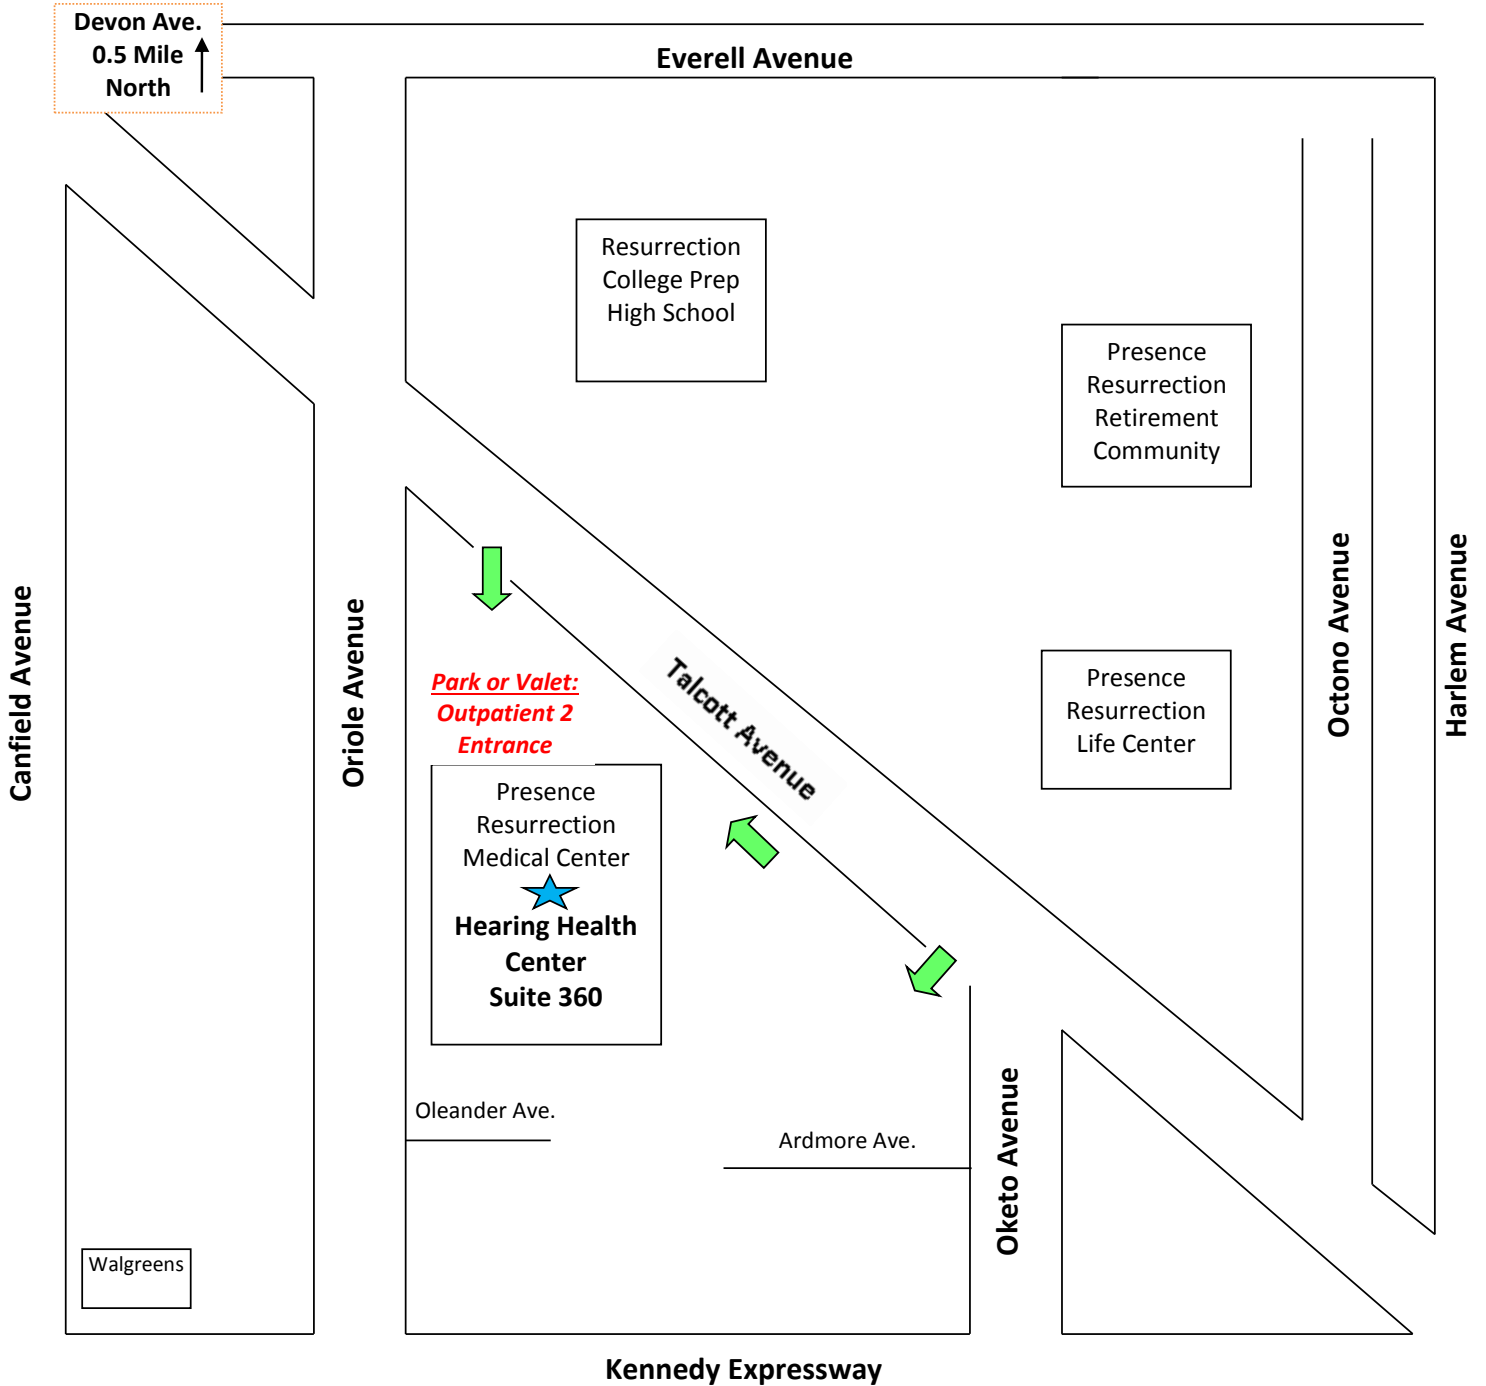

MAP OF HEARING HEALTH CENTER: 7447 W Talcott #360, Chicago IL 60631

PRESENCE RESURRECTION MEDICAL CENTER

VIA THE KENNEDY EXPRESSWAY

- **From downtown:** drive northwest on the Kennedy and take exit 81B/Sayre Avenue and continue straight on Talcott Avenue; medical building will be on the left in 1 mile
- **From the northwest:** Drive east on the Kennedy and take exit 81A/Harlem Avenue and turn left; in about 3 blocks, turn left onto Talcott Avenue; medical building will be on the left in a half mile

From the North

- Drive south on Harlem Avenue to Devon Avenue, turn right on Devon.
- Drive about a half mile and turn left on Oriole Ave
- In about a half mile, turn left on Talcott Avenue; medical building will be on the right

From the East

- Drive west on Devon Avenue; a half mile past Harlem Avenue, turn left on Oriole Avenue
- In about a half mile, turn left on Talcott Avenue; medical building will be on the right

TO PARK and ENTER Use "Outpatient Parking 2" (Valet also available at this door for \$2). Take the main elevators up to the 3rd floor.