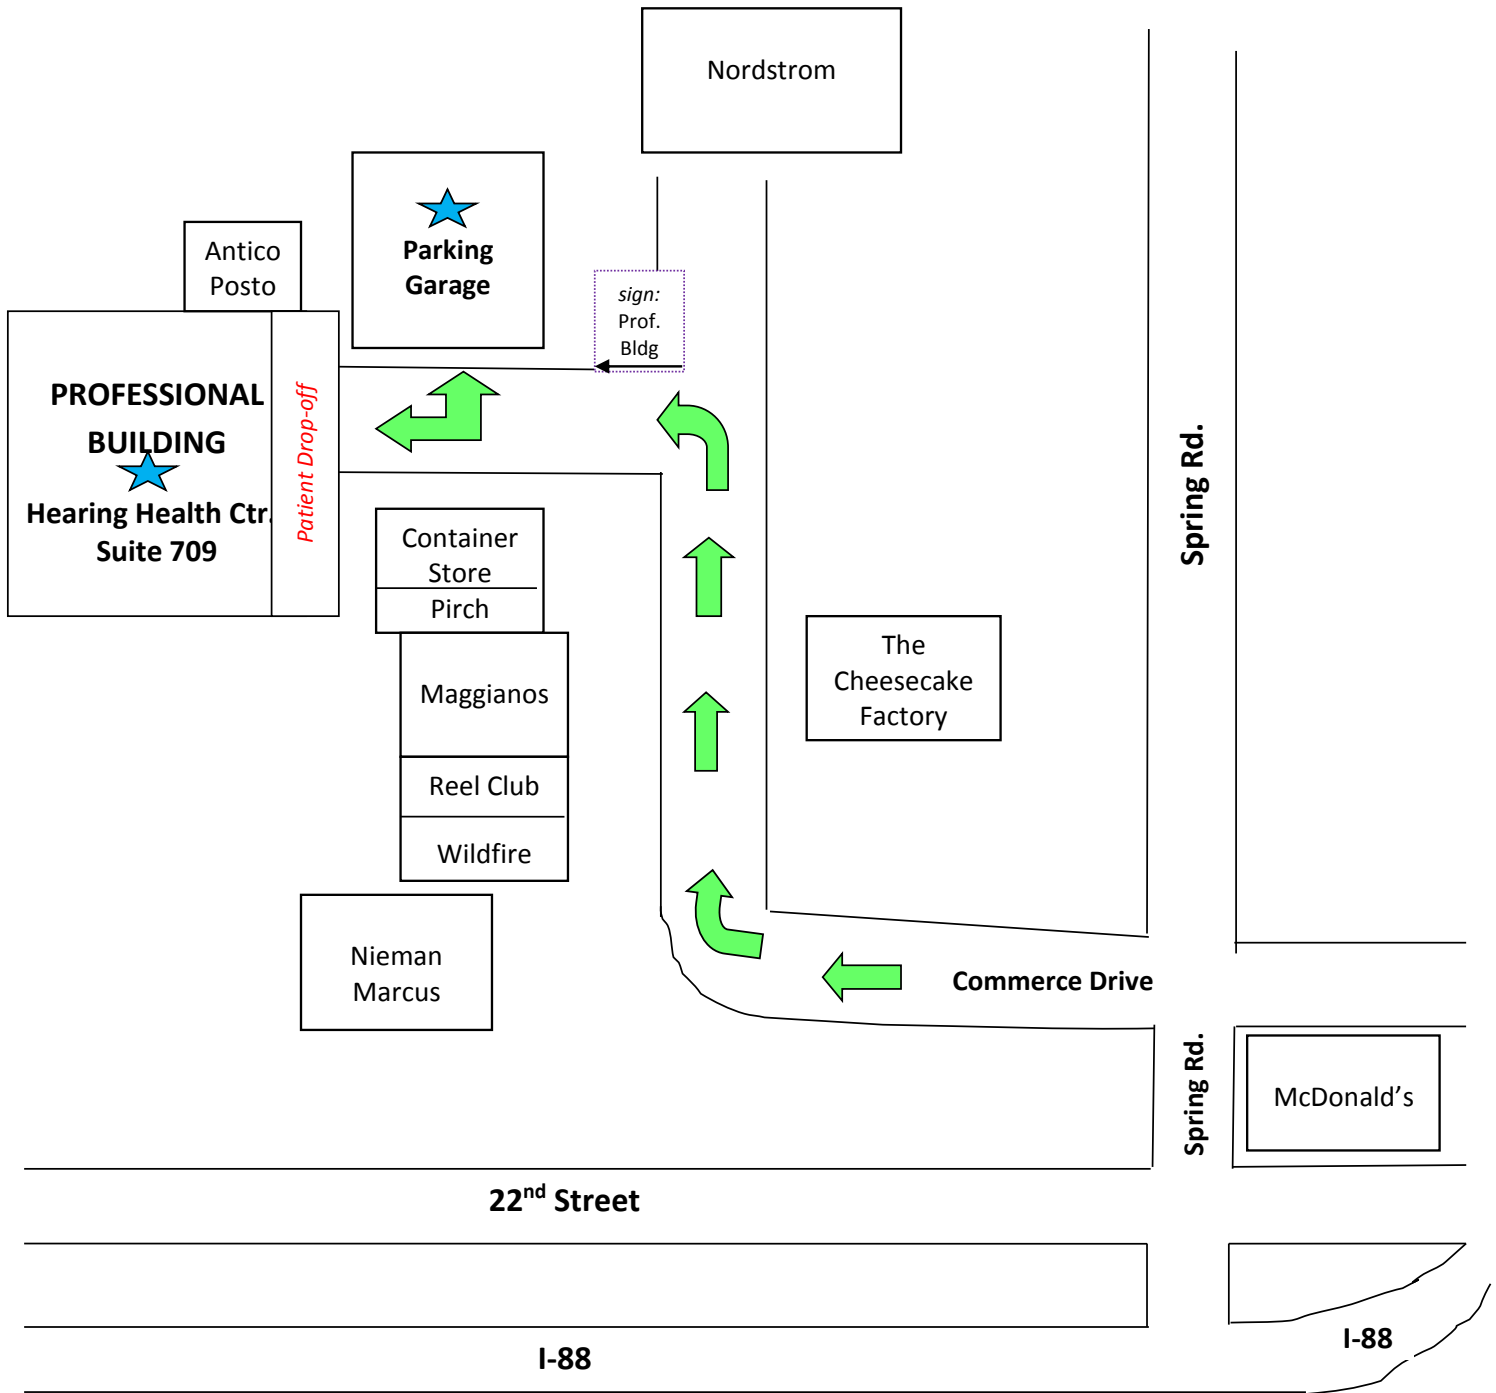

MAP OF HEARING HEALTH CENTER: 120 Oak Brook Center #709, Oak Brook IL 60523

Directions:

If you are going east on 22nd Street, make a left onto Spring and left onto Commerce Dr.

If you are going west on 22nd Street, make a right onto Spring and left onto Commerce Dr.

1. Make an immediate right (north) in front of Wildfire to enter the mall drive.
2. You will pass Reel Club & Maggiano's on your left, and the Cheesecake Factory will be on your right. You will see Nordstrom directly ahead of you in the distance.
3. Just past Maggiano's you will see Pirch and the Container Store on your left.
4. Immediately after the Container Store, you will reach a pedestrian crossing with a left turn lane. There will also be a small sign pointing left towards the professional building. Make a left turn here to follow the route.
5. You should now see the professional building directly ahead of you at the end of this road. If you would like to park, the parking garage will be immediately to your right. If you would like to drop off, continue on to the professional building.