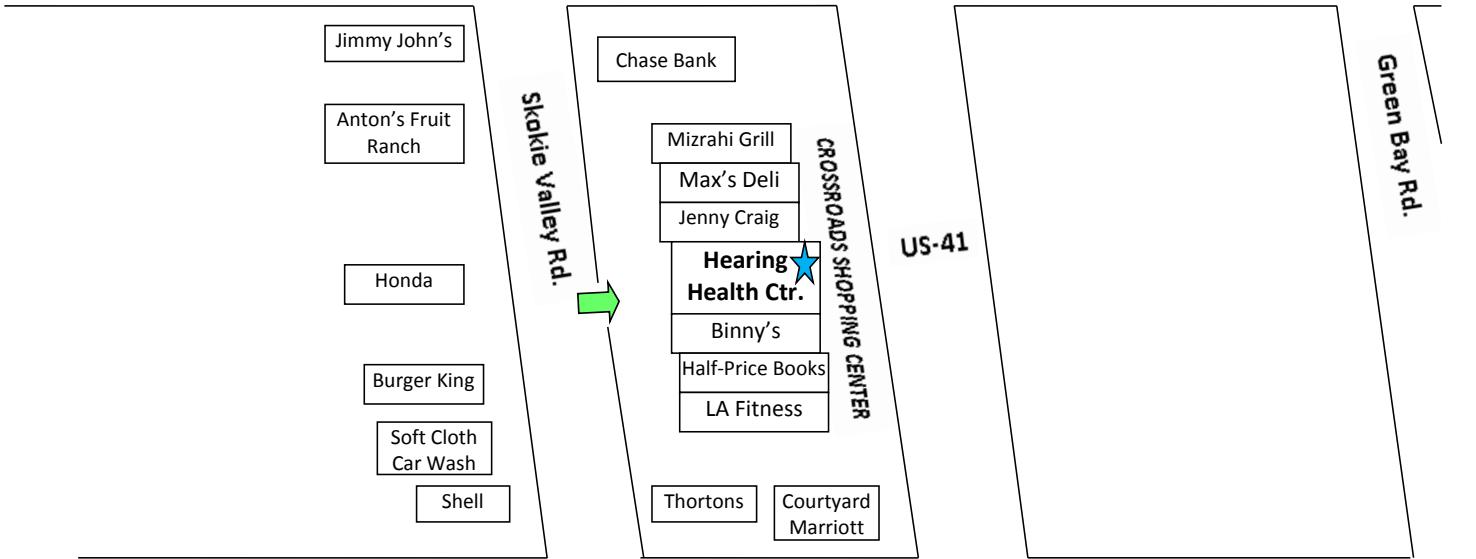

MAP OF HEARING HEALTH CENTER: 185 Skokie Valley Road, Highland Park, IL 60035

Clavey Rd.

Lake Cook Rd.

Dundee Rd.