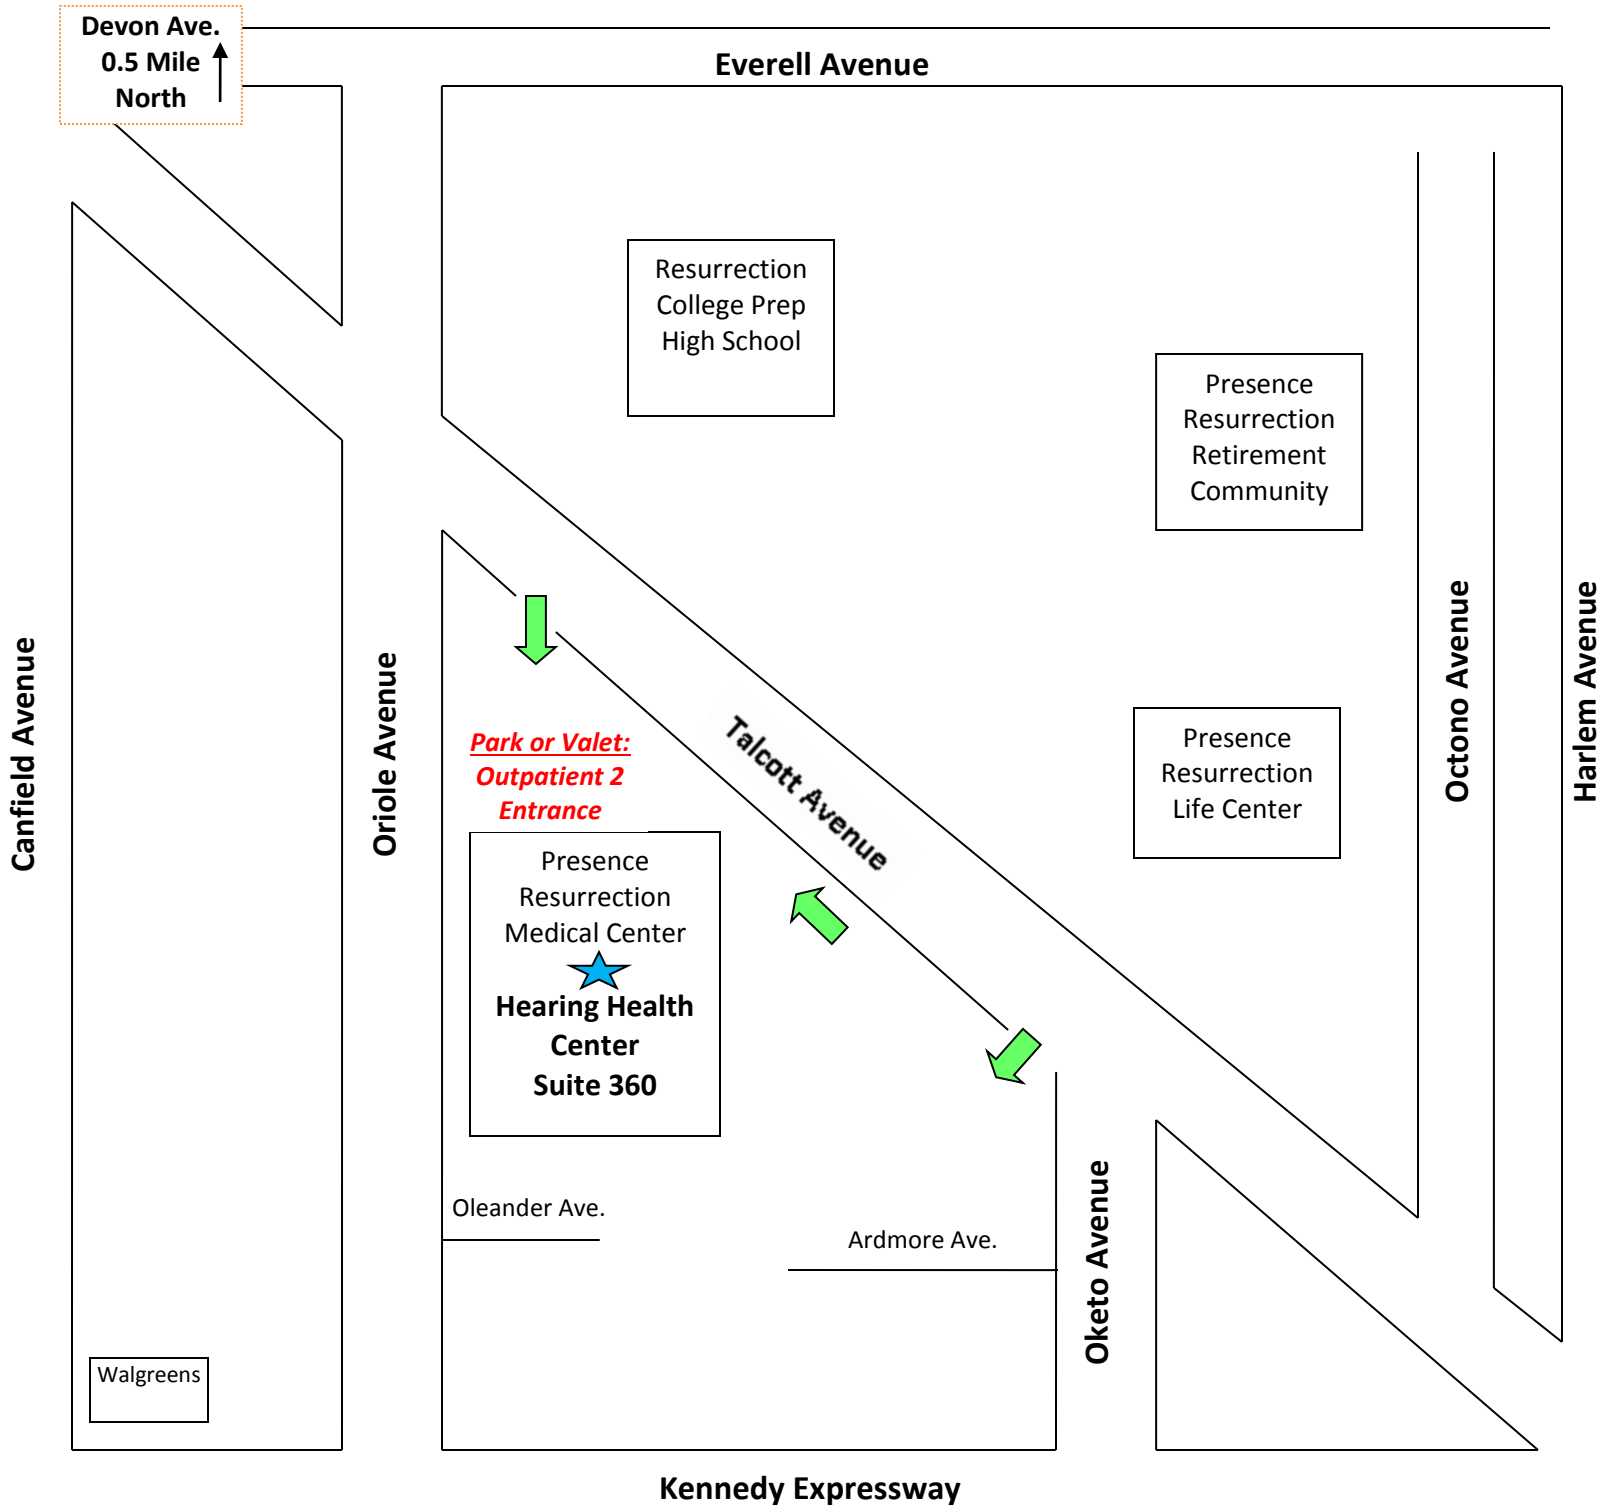

MAP OF HEARING HEALTH CENTER: 7447 W. Talcott Avenue #360, Chicago IL 60631
PRESENCE RESURRECTION MEDICAL CENTER

VIA THE KENNEDY EXPRESSWAY

- **From downtown:** drive northwest on the Kennedy and take exit 81B/Sayre Avenue and continue straight on Talcott Avenue; medical building will be on the left in 1 mile
- **From the northwest:** Drive east on the Kennedy and take exit 81A/Harlem Avenue and turn left; in about 3 blocks, turn left onto Talcott Avenue; medical building will be on the left in a half mile

From the North

- Drive south on Harlem Avenue to Devon Avenue, turn right on Devon.
- Drive about a half mile and turn left on Oriole Ave
- In about a half mile, turn left on Talcott Avenue; medical building will be on the right

From the East

- Drive west on Devon Avenue; a half mile past Harlem Avenue, turn left on Oriole Avenue
- In about a half mile, turn left on Talcott Avenue; medical building will be on the right

TO PARK and ENTER Use "Outpatient Parking 2" (Valet also available at this door for \$2). Take the main elevators up to the 3rd floor.