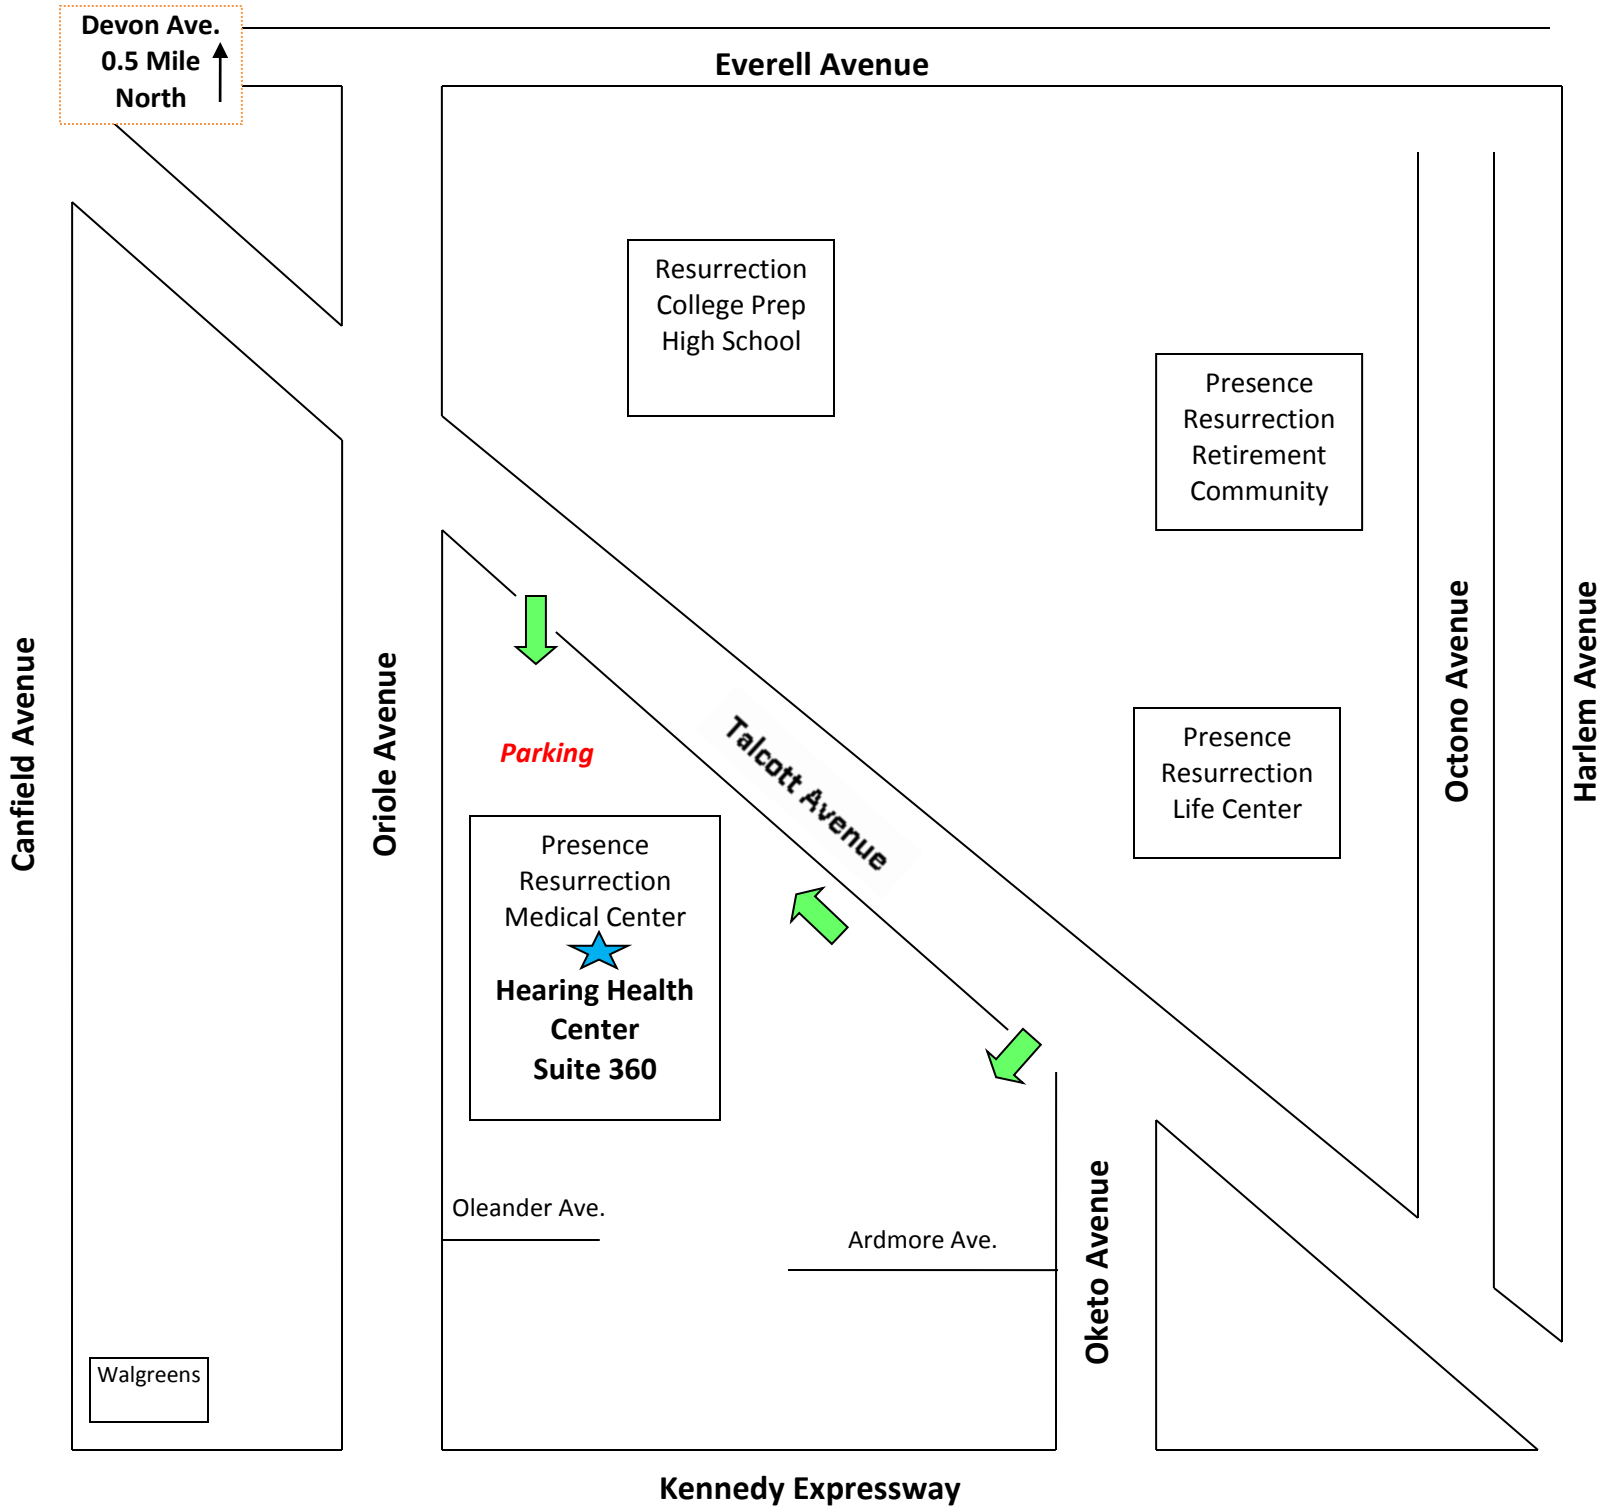

MAP OF HEARING HEALTH CENTER: 7447 W. Talcott Avenue #360, Chicago IL 60631
PRESENCE RESURRECTION MEDICAL CENTER

Kennedy Expressway

VIA THE KENNEDY EXPRESSWAY

- **From downtown:** drive northwest on the Kennedy and take exit 81B/Sayre Avenue and continue straight on Talcott Avenue; hospital will be on the left in 1 mile
- **From the northwest:** Drive east on the Kennedy and take exit 81A/Harlem Avenue and turn left; in about 3 blocks, turn left onto Talcott Avenue; hospital will be on the left in a half mile

From the North

- Drive south on Harlem Avenue to Devon Avenue, turn right on Devon.
- Drive about a half mile and turn left on Oriole Ave
- In about a half mile, turn left on Talcott Avenue; hospital will be on the right

From the East

- Drive west on Devon Avenue; a half mile past Harlem Avenue, turn left on Oriole Avenue
- In about a half mile, turn left on Talcott Avenue; hospital will be on the right