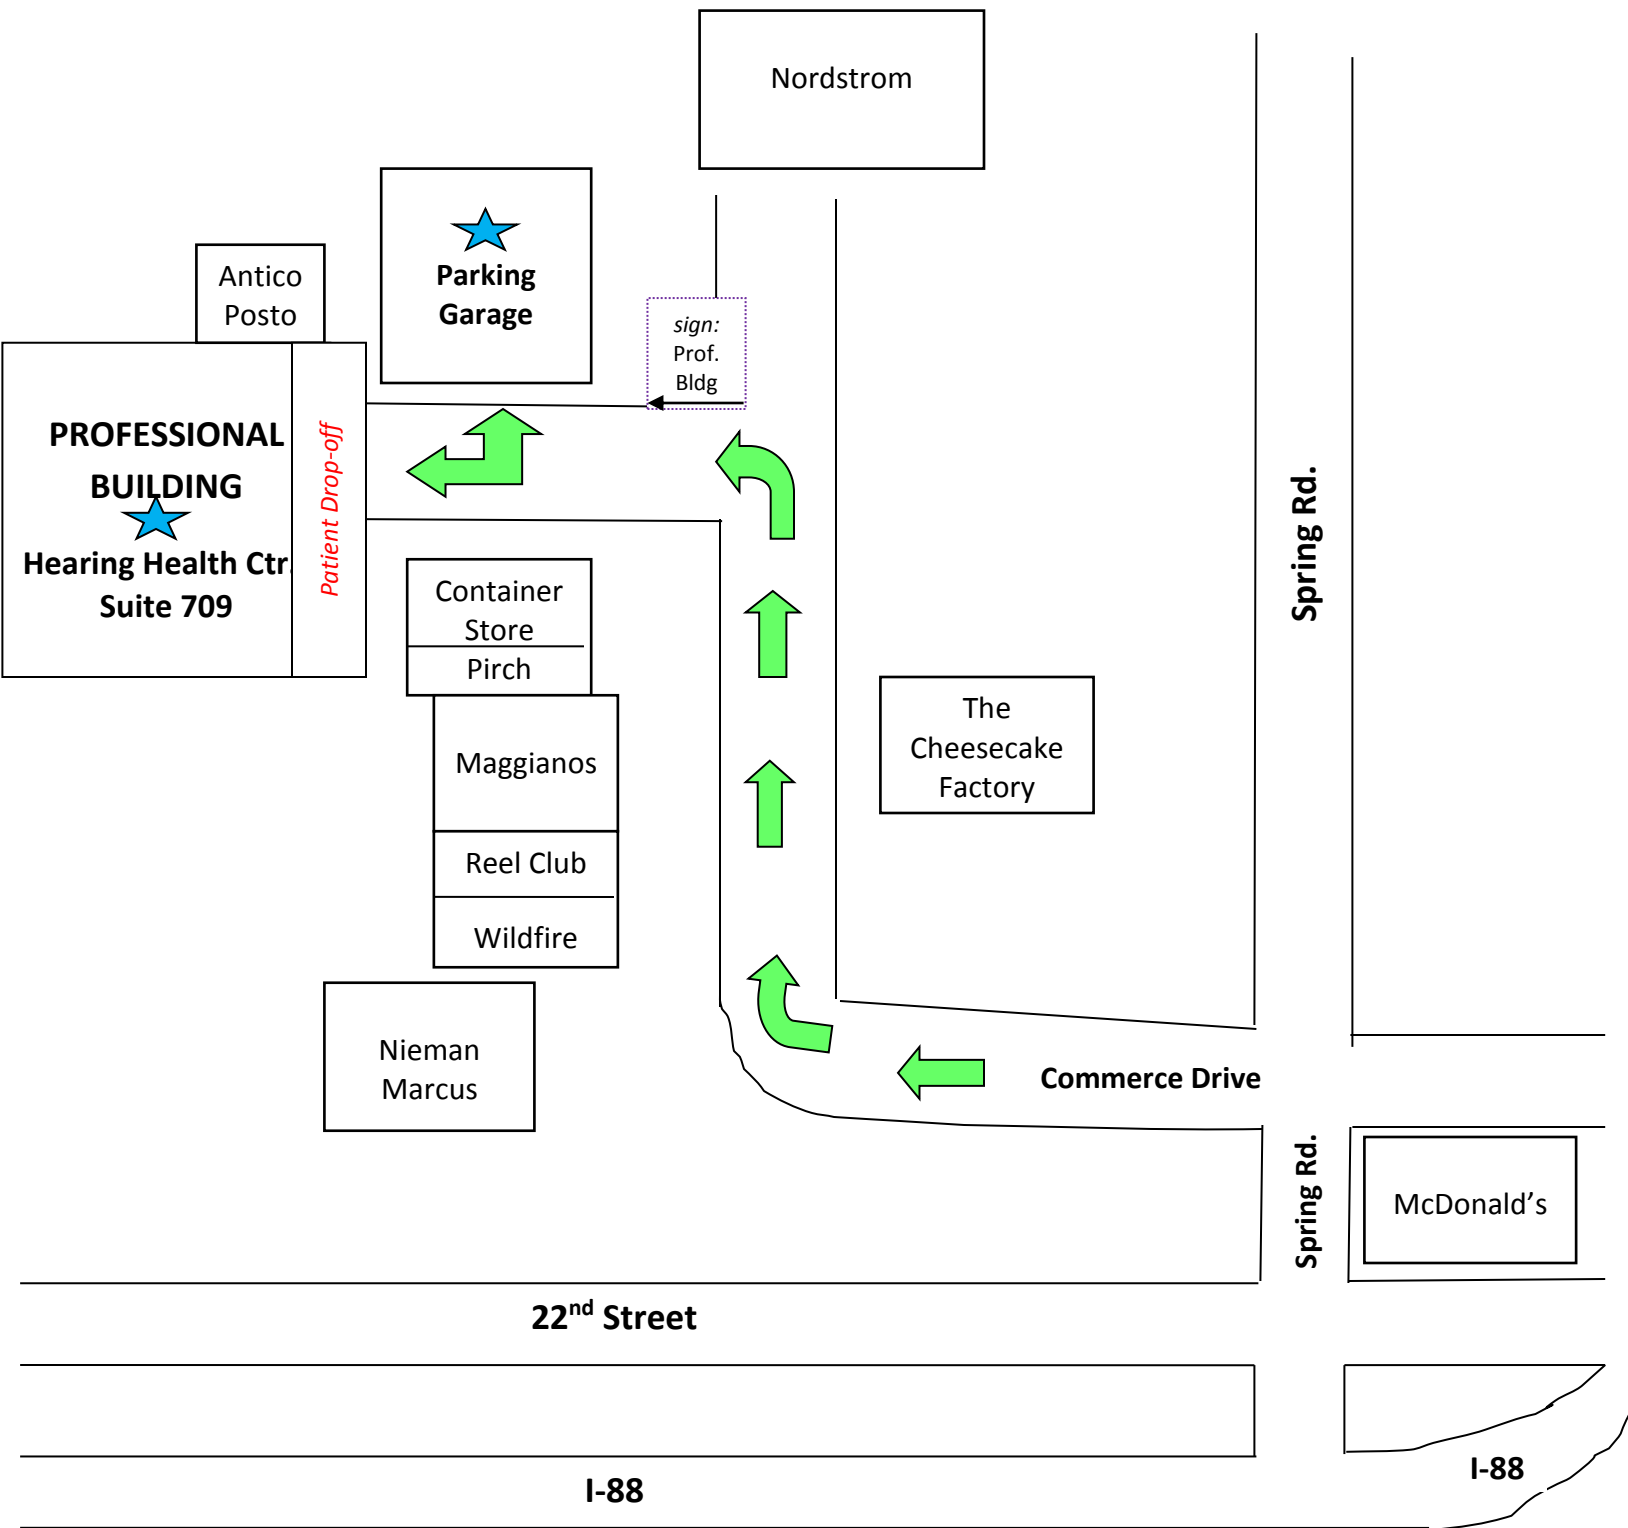

MAP OF HEARING HEALTH CENTER; 120 Oakbrook Center #709, Oak Brook IL 60523

Directions:
If you are going east on 22nd Street, make a left onto Spring and left onto Commerce Dr.
If you are going west on 22nd Street, make a right onto Spring and left onto Commerce Dr.

1. Make an immediate right (north) in front of Wildfire to enter the mall drive.
2. You will pass Reel Club & Maggiano's on your left, and the Cheesecake Factory will be on your right. You will see Nordstrom directly ahead of you in the distance.
3. Just past Maggiano's you will see Pirch and the Container Store on your left.
4. Immediately after the Container Store, you will reach a pedestrian crossing with a left turn lane. There will also be a small sign pointing left towards the professional building. Make a left turn here to follow the route.
5. You should now see the professional building directly ahead of you at the end of this road. If you would like to park, the parking garage will be immediately to your right. If you would like to drop off, continue on to the professional building.