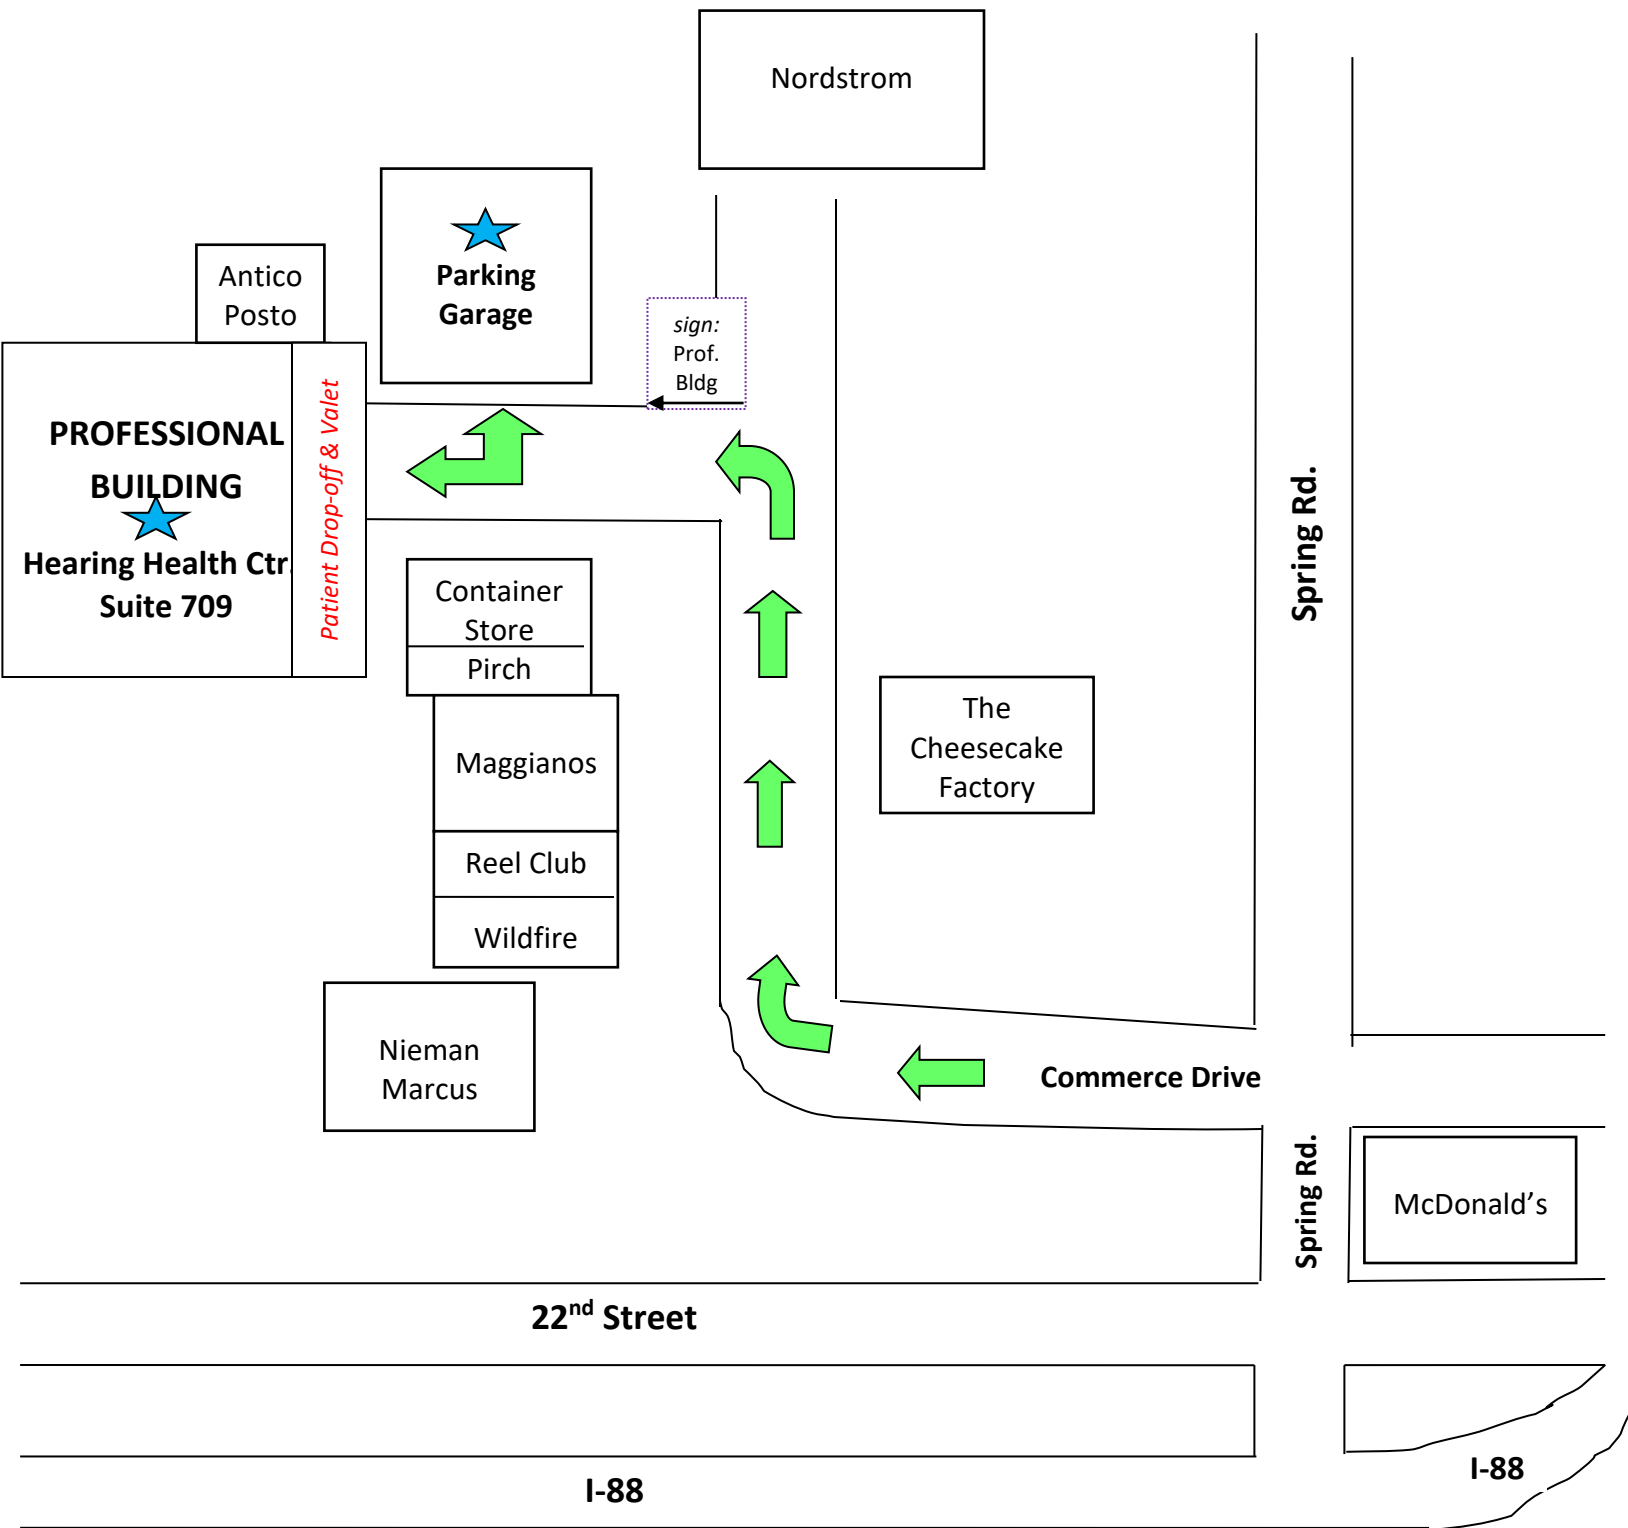

MAP OF HEARING HEALTH CENTER; 120 Oakbrook Center #709, Oak Brook IL 60523

Directions:
If you are going east on 22nd Street, make a left onto Spring and left onto Commerce Dr.
If you are going west on 22nd Street, make a right onto Spring and left onto Commerce Dr.

1. Make an immediate right (north) in front of Wildfire to enter the mall drive.
2. You will pass Reel Club & Maggiano's on your left, and the Cheesecake Factory will be on your right. You will see Nordstrom directly ahead of you in the distance.
3. Just past Maggiano's you will see Pirch and the Container Store on your left.
4. Immediately after the Container Store, you will reach a pedestrian crossing with a left turn lane. There will also be a small sign pointing left towards the professional building. Make a left turn here to follow the route.
5. You should now see the professional building directly ahead of you at the end of this road. If you would like to park, the parking garage will be immediately to your right. If you would like to drop off or valet, continue on to the professional building.